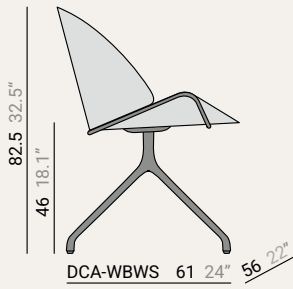

DCR-MBWS 61 24" 56 22"

DCR-WBUS 61 24" 56 22"

DCR-UBUS 61 24" 56 22"

DCR-MBUS 61 24" 56 22"

ARMCHAIR · FIXED LEG

DAR-WBWS 61 24" 56 22"

DAR-UBWS 61 24" 56 22"

DAR-MBWS 61 24" 56 22"

DAR-WBUS 61 24" 56 22"

DAR-UBUS 61 24" 56 22"

DAR-MBUS 61 24" 56 22"

ARMCHAIR

cm inches

Upholstered  
BACK & SEAT

Wooden  
BACK & SEAT

Milled Wood  
BACK

CHAIR · SWIVED LEG

DCA-WBWS 61 24" 56 22"

DCA-UBWS 61 24" 56 22"

DCA-MBWS 61 24" 56 22"

DCA-WBUS 61 24" 56 22"

DCA-UBUS 61 24" 56 22"

DCA-MBUS 61 24" 56 22"

ARMCHAIR · SWIVED LEG

DAA-WBWS 61 24" 56 22"

DAA-UBWS 61 24" 56 22"

DAA-MBWS 61 24" 56 22"

DAA-WBUS 61 24" 56 22"

DAA-UBUS 61 24" 56 22"

DAA-MBUS 61 24" 56 22"

CONEXION

Aviable in:  
Black  
White  
Stainless Steel