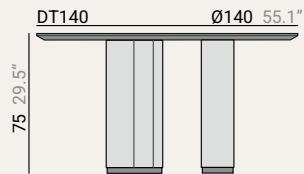

DAA-WBWS 61 24" 56 22"

DAA-UBWS 61 24" 56 22"

DAA-MBWS 61 24" 56 22"

DAA-WBUS 61 24" 56 22"

DAA-UBUS 61 24" 56 22"

DAA-MBUS 61 24" 56 22"

CONEXION

Aviable in:  
Black  
White  
Stainless Steel

R1

R2

Ø120 47.2" / Ø140 55.1"  
 Ø160 62.9" / Ø180 70.8"

**WL**  
 1- WOODEN LEG  
 1- WOODEN LEG

**WML**  
 1- WOODEN MILLED LEG  
 1- WOODEN LEG

**CONEXION**

Aviable in:  
 Black  
 White  
 Stainless Steel

**WL**  
1- WOODEN LEG  
1- WOODEN LEG

**WML**  
1- WOODEN LEG  
1- WOODEN MILLED LEG

**CONEXION**  
Aviable in:  
Stainless Steel

MODESTY PANEL

cm inches

Available for all measures except for Round Tables.