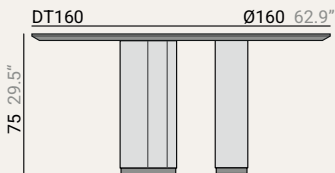

DAA-WBWS 61 24" 56 22"

DAA-UBWS 61 24" 56 22"

DAA-MBWS 61 24" 56 22"

DAA-WBUS 61 24" 56 22"

DAA-UBUS 61 24" 56 22"

DAA-MBUS 61 24" 56 22"

CONEXION

Aviable in:  
Black  
White  
Stainless Steel

R1

R2

Ø120 47.2" / Ø140 55.1"  
 Ø160 62.9" / Ø180 70.8"

**WL**  
 1- WOODEN LEG  
 1- WOODEN LEG

**WML**  
 1- WOODEN MILLED LEG  
 1- WOODEN LEG

**CONEXION**

Aviable in:  
 Black  
 White  
 Stainless Steel

**WL**  
1- WOODEN LEG  
1- WOODEN LEG

**WML**  
1- WOODEN LEG  
1- WOODEN MILLED LEG

**CONEXION**  
Aviable in:  
Stainless Steel

MODESTY PANEL

cm inches

Available for all measures except for Round Tables.