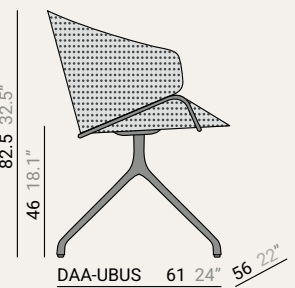

CHAIR · SWIVED LEG

DCA-WBWS 61 24" 56 22"

DCA-UBWS 61 24" 56 22"

DCA-MBWS 61 24" 56 22"

DCA-WBUS 61 24" 56 22"

DCA-UBUS 61 24" 56 22"

DCA-MBUS 61 24" 56 22"

ARMCHAIR · SWIVED LEG

DAA-WBWS 61 24" 56 22"

DAA-UBWS 61 24" 56 22"

DAA-MBWS 61 24" 56 22"

DAA-WBUS 61 24" 56 22"

DAA-UBUS 61 24" 56 22"

DAA-MBUS 61 24" 56 22"

CONEXION

Aviable in:  
Black  
White  
Stainless Steel

R1

R2

Ø120 47.2" / Ø140 55.1"  
 Ø160 62.9" / Ø180 70.8"

**WL**  
 1- WOODEN LEG  
 1- WOODEN LEG

**WML**  
 1- WOODEN MILLED LEG  
 1- WOODEN LEG

**CONEXION**

Aviable in:  
 Black  
 White  
 Stainless Steel