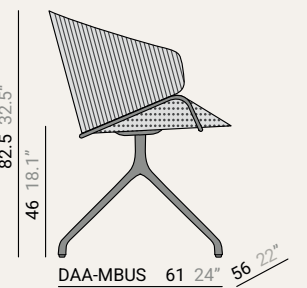

CHAIR · SWIVED LEG

DCA-WBWS 61 24" 56 22"

DCA-UBWS 61 24" 56 22"

DCA-MBWS 61 24" 56 22"

DCA-WBUS 61 24" 56 22"

DCA-UBUS 61 24" 56 22"

DCA-MBUS 61 24" 56 22"

ARMCHAIR · SWIVED LEG

DAA-WBWS 61 24" 56 22"

DAA-UBWS 61 24" 56 22"

DAA-MBWS 61 24" 56 22"

DAA-WBUS 61 24" 56 22"

DAA-UBUS 61 24" 56 22"

DAA-MBUS 61 24" 56 22"

CONEXION

Aviable in:  
Black  
White  
Stainless Steel

R1

R2

Ø120 47.2" / Ø140 55.1"  
 Ø160 62.9" / Ø180 70.8"

**WL**  
 1- WOODEN LEG  
 1- WOODEN LEG

**WML**  
 1- WOODEN MILLED LEG  
 1- WOODEN LEG

**CONEXION**

Aviable in:  
 Black  
 White  
 Stainless Steel