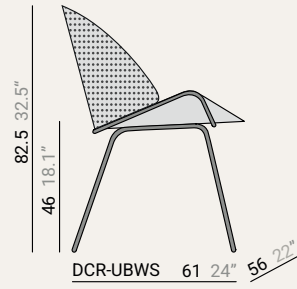

CHAIR

cm inches

Upholstered  
BACK & SEAT

Wooden  
BACK & SEAT

Milled Wood  
BACK

CHAIR · FIXED LEG

DCR-WBWS 61 24" 56 22"

DCR-UBWS 61 24" 56 22"

DCR-MBWS 61 24" 56 22"

DCR-WBUS 61 24" 56 22"

DCR-UBUS 61 24" 56 22"

DCR-MBUS 61 24" 56 22"

ARMCHAIR · FIXED LEG

DAR-WBWS 61 24" 56 22"

DAR-UBWS 61 24" 56 22"

DAR-MBWS 61 24" 56 22"