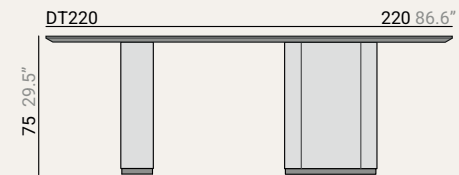

CHAIR · SWIVED LEG

DCA-WBWS 61 24" 56 22"

DCA-UBWS 61 24" 56 22"

DCA-MBWS 61 24" 56 22"

DCA-WBUS 61 24" 56 22"

DCA-UBUS 61 24" 56 22"

DCA-MBUS 61 24" 56 22"

ARMCHAIR · SWIVED LEG

DAA-WBWS 61 24" 56 22"

DAA-UBWS 61 24" 56 22"

DAA-MBWS 61 24" 56 22"

DAA-WBUS 61 24" 56 22"

DAA-UBUS 61 24" 56 22"

DAA-MBUS 61 24" 56 22"

CONEXION

Aviable in:  
Black  
White  
Stainless Steel

R1

R2

Ø120 47.2" / Ø140 55.1"  
 Ø160 62.9" / Ø180 70.8"

**WL**  
 1- WOODEN LEG  
 1- WOODEN LEG

**WML**  
 1- WOODEN MILLED LEG  
 1- WOODEN LEG

**CONEXION**

Aviable in:  
 Black  
 White  
 Stainless Steel

**WL**  
1- WOODEN LEG  
1- WOODEN LEG

**WML**  
1- WOODEN LEG  
1- WOODEN MILLED LEG

**CONEXION**  
Aviable in:  
Stainless Steel

MODESTY PANEL

cm inches

Available for all measures except for Round Tables.