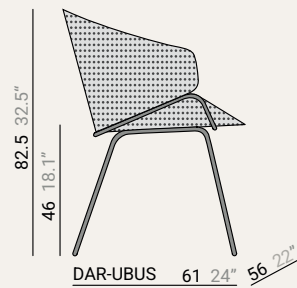

CHAIR

cm inches

Upholstered  
BACK & SEAT

Wooden  
BACK & SEAT

Milled Wood  
BACK

CHAIR · FIXED LEG

DCR-WBWS 61 24" 56 22"

DCR-UBWS 61 24" 56 22"

DCR-MBWS 61 24" 56 22"

DCR-WBUS 61 24" 56 22"

DCR-UBUS 61 24" 56 22"

DCR-MBUS 61 24" 56 22"

ARMCHAIR · FIXED LEG

DAR-WBWS 61 24" 56 22"

DAR-UBWS 61 24" 56 22"

DAR-MBWS 61 24" 56 22"

DAR-WBUS 61 24" 56 22"

DAR-UBUS 61 24" 56 22"

DAR-MBUS 61 24" 56 22"

ARMCHAIR

cm inches

Upholstered  
BACK & SEAT

Wooden  
BACK & SEAT

Milled Wood  
BACK

CHAIR · SWIVED LEG

DCA-WBWS 61 24" 56 22"

DCA-UBWS 61 24" 56 22"

DCA-MBWS 61 24" 56 22"

DCA-WBUS 61 24" 56 22"

DCA-UBUS 61 24" 56 22"

DCA-MBUS 61 24" 56 22"

ARMCHAIR · SWIVED LEG