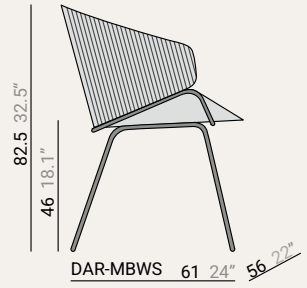

CHAIR

cm inches

Upholstered  
BACK & SEAT

Wooden  
BACK & SEAT

Milled Wood  
BACK

CHAIR · FIXED LEG

DCR-WBWS 61 24" 56 22"

DCR-UBWS 61 24" 56 22"

DCR-MBWS 61 24" 56 22"

DCR-WBUS 61 24" 56 22"

DCR-UBUS 61 24" 56 22"

DCR-MBUS 61 24" 56 22"

ARMCHAIR · FIXED LEG

DAR-WBWS 61 24" 56 22"

DAR-UBWS 61 24" 56 22"

DAR-MBWS 61 24" 56 22"

DAR-WBUS 61 24" 56 22"

DAR-UBUS 61 24" 56 22"

DAR-MBUS 61 24" 56 22"

ARMCHAIR

cm inches

Upholstered  
BACK & SEAT

Wooden  
BACK & SEAT

Milled Wood  
BACK

CHAIR · SWIVED LEG

DCA-WBWS 61 24" 56 22"

DCA-UBWS 61 24" 56 22"

DCA-MBWS 61 24" 56 22"

DCA-WBUS 61 24" 56 22"

DCA-UBUS 61 24" 56 22"

DCA-MBUS 61 24" 56 22"

ARMCHAIR · SWIVED LEG