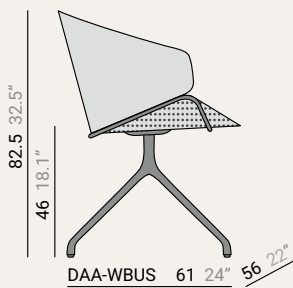

DAR-WBUS 61 24" 56 22"

DAR-UBUS 61 24" 56 22"

DAR-MBUS 61 24" 56 22"

ARMCHAIR

cm inches

Upholstered  
BACK & SEAT

Wooden  
BACK & SEAT

Milled Wood  
BACK

CHAIR · SWIVED LEG

DCA-WBWS 61 24" 56 22"

DCA-UBWS 61 24" 56 22"

DCA-MBWS 61 24" 56 22"

DCA-WBUS 61 24" 56 22"

DCA-UBUS 61 24" 56 22"

DCA-MBUS 61 24" 56 22"

ARMCHAIR · SWIVED LEG

DAA-WBWS 61 24" 56 22"

DAA-UBWS 61 24" 56 22"

DAA-MBWS 61 24" 56 22"

DAA-WBUS 61 24" 56 22"

DAA-UBUS 61 24" 56 22"

DAA-MBUS 61 24" 56 22"

CONEXION

Aviable in:  
Black  
White  
Stainless Steel