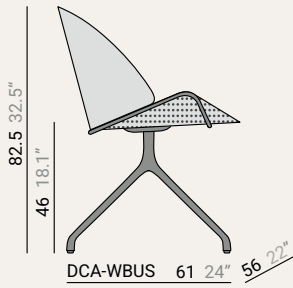

DAR-WBUS 61 24" 56 22"

DAR-UBUS 61 24" 56 22"

DAR-MBUS 61 24" 56 22"

ARMCHAIR

cm inches

Upholstered  
BACK & SEAT

Wooden  
BACK & SEAT

Milled Wood  
BACK

CHAIR · SWIVED LEG

DCA-WBWS 61 24" 56 22"

DCA-UBWS 61 24" 56 22"

DCA-MBWS 61 24" 56 22"

DCA-WBUS 61 24" 56 22"

DCA-UBUS 61 24" 56 22"

DCA-MBUS 61 24" 56 22"

ARMCHAIR · SWIVED LEG

DAA-WBWS 61 24" 56 22"

DAA-UBWS 61 24" 56 22"

DAA-MBWS 61 24" 56 22"

DAA-WBUS 61 24" 56 22"

DAA-UBUS 61 24" 56 22"

DAA-MBUS 61 24" 56 22"

CONEXION

Aviable in:  
Black  
White  
Stainless Steel

R1

R2

Ø120 47.2" / Ø140 55.1"  
 Ø160 62.9" / Ø180 70.8"

**WL**  
 1- WOODEN LEG  
 1- WOODEN LEG

**WML**  
 1- WOODEN MILLED LEG  
 1- WOODEN LEG

**CONEXION**

Aviable in:  
 Black  
 White  
 Stainless Steel