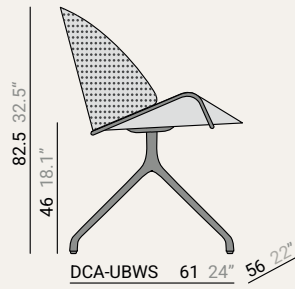

DCR-MBWS 61 24" 56 22"

DCR-WBUS 61 24" 56 22"

DCR-UBUS 61 24" 56 22"

DCR-MBUS 61 24" 56 22"

ARMCHAIR · FIXED LEG

DAR-WBWS 61 24" 56 22"

DAR-UBWS 61 24" 56 22"

DAR-MBWS 61 24" 56 22"

DAR-WBUS 61 24" 56 22"

DAR-UBUS 61 24" 56 22"

DAR-MBUS 61 24" 56 22"

ARMCHAIR

cm inches

Upholstered  
BACK & SEAT

Wooden  
BACK & SEAT

Milled Wood  
BACK

CHAIR · SWIVED LEG

DCA-WBWS 61 24" 56 22"

DCA-UBWS 61 24" 56 22"

DCA-MBWS 61 24" 56 22"

DCA-WBUS 61 24" 56 22"

DCA-UBUS 61 24" 56 22"

DCA-MBUS 61 24" 56 22"

ARMCHAIR · SWIVED LEG

DAA-WBWS 61 24" 56 22"

DAA-UBWS 61 24" 56 22"

DAA-MBWS 61 24" 56 22"

DAA-WBUS 61 24" 56 22"

DAA-UBUS 61 24" 56 22"

DAA-MBUS 61 24" 56 22"

CONEXION

Aviable in:  
Black  
White  
Stainless Steel