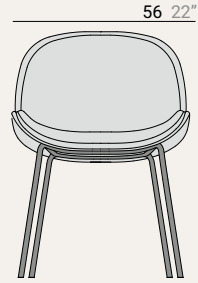

CHAIR

cm inches

Upholstered  
BACK & SEAT

Wooden  
BACK & SEAT

Milled Wood  
BACK

CHAIR · FIXED LEG

DCR-WBWS 61 24" 56 22"

DCR-UBWS 61 24" 56 22"

DCR-MBWS 61 24" 56 22"

DCR-WBUS 61 24" 56 22"

DCR-UBUS 61 24" 56 22"

DCR-MBUS 61 24" 56 22"

ARMCHAIR · FIXED LEG

DAR-WBWS 61 24" 56 22"

DAR-UBWS 61 24" 56 22"

DAR-MBWS 61 24" 56 22"