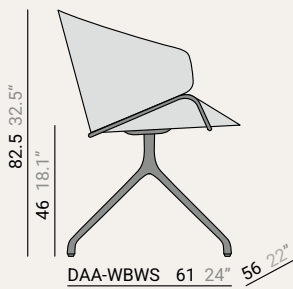

DAR-WBUS 61 24" 56 22"

DAR-UBUS 61 24" 56 22"

DAR-MBUS 61 24" 56 22"

ARMCHAIR

cm inches

Upholstered  
BACK & SEAT

Wooden  
BACK & SEAT

Milled Wood  
BACK

CHAIR · SWIVED LEG

DCA-WBWS 61 24" 56 22"

DCA-UBWS 61 24" 56 22"

DCA-MBWS 61 24" 56 22"

DCA-WBUS 61 24" 56 22"

DCA-UBUS 61 24" 56 22"

DCA-MBUS 61 24" 56 22"

ARMCHAIR · SWIVED LEG

DAA-WBWS 61 24" 56 22"

DAA-UBWS 61 24" 56 22"

DAA-MBWS 61 24" 56 22"

DAA-WBUS 61 24" 56 22"

DAA-UBUS 61 24" 56 22"

DAA-MBUS 61 24" 56 22"

CONEXION

Aviable in:  
Black  
White  
Stainless Steel

R1

R2

Ø120 47.2" / Ø140 55.1"  
 Ø160 62.9" / Ø180 70.8"

**WL**  
 1- WOODEN LEG  
 1- WOODEN LEG

**WML**  
 1- WOODEN MILLED LEG  
 1- WOODEN LEG

**CONEXION**

Aviable in:  
 Black  
 White  
 Stainless Steel