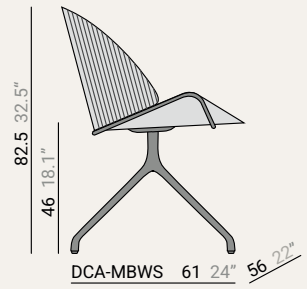

DCR-MBWS 61 24" 56 22"

DCR-WBUS 61 24" 56 22"

DCR-UBUS 61 24" 56 22"

DCR-MBUS 61 24" 56 22"

ARMCHAIR · FIXED LEG

DAR-WBWS 61 24" 56 22"

DAR-UBWS 61 24" 56 22"

DAR-MBWS 61 24" 56 22"

DAR-WBUS 61 24" 56 22"

DAR-UBUS 61 24" 56 22"

DAR-MBUS 61 24" 56 22"

ARMCHAIR

cm inches

Upholstered  
BACK & SEAT

Wooden  
BACK & SEAT

Milled Wood  
BACK

CHAIR · SWIVED LEG

DCA-WBWS 61 24" 56 22"

DCA-UBWS 61 24" 56 22"

DCA-MBWS 61 24" 56 22"

DCA-WBUS 61 24" 56 22"

DCA-UBUS 61 24" 56 22"

DCA-MBUS 61 24" 56 22"

ARMCHAIR · SWIVED LEG

DAA-WBWS 61 24" 56 22"

DAA-UBWS 61 24" 56 22"

DAA-MBWS 61 24" 56 22"

DAA-WBUS 61 24" 56 22"

DAA-UBUS 61 24" 56 22"

DAA-MBUS 61 24" 56 22"

CONEXION

Aviable in:  
Black  
White  
Stainless Steel