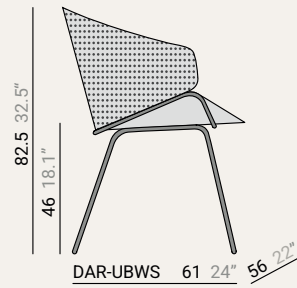

CHAIR

cm inches

Upholstered  
BACK & SEAT

Wooden  
BACK & SEAT

Milled Wood  
BACK

CHAIR · FIXED LEG

DCR-WBWS 61 24" 56 22"

DCR-UBWS 61 24" 56 22"

DCR-MBWS 61 24" 56 22"

DCR-WBUS 61 24" 56 22"

DCR-UBUS 61 24" 56 22"

DCR-MBUS 61 24" 56 22"

ARMCHAIR · FIXED LEG

DAR-WBWS 61 24" 56 22"

DAR-UBWS 61 24" 56 22"

DAR-MBWS 61 24" 56 22"

DAR-WBUS 61 24" 56 22"

DAR-UBUS 61 24" 56 22"

DAR-MBUS 61 24" 56 22"

ARMCHAIR

cm inches

Upholstered  
BACK & SEAT

Wooden  
BACK & SEAT

Milled Wood  
BACK

CHAIR · SWIVED LEG

DCA-WBWS 61 24" 56 22"

DCA-UBWS 61 24" 56 22"

DCA-MBWS 61 24" 56 22"

DCA-WBUS 61 24" 56 22"

DCA-UBUS 61 24" 56 22"

DCA-MBUS 61 24" 56 22"

ARMCHAIR · SWIVED LEG