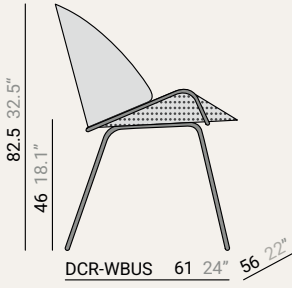

CHAIR

cm inches

Upholstered  
BACK & SEAT

Wooden  
BACK & SEAT

Milled Wood  
BACK

CHAIR · FIXED LEG

DCR-WBWS 61 24" 56 22"

DCR-UBWS 61 24" 56 22"

DCR-MBWS 61 24" 56 22"

DCR-WBUS 61 24" 56 22"

DCR-UBUS 61 24" 56 22"

DCR-MBUS 61 24" 56 22"

ARMCHAIR · FIXED LEG

DAR-WBWS 61 24" 56 22"

DAR-UBWS 61 24" 56 22"

DAR-MBWS 61 24" 56 22"