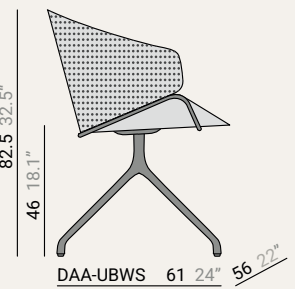

DAR-WBUS 61 24" 56 22"

DAR-UBUS 61 24" 56 22"

DAR-MBUS 61 24" 56 22"

ARMCHAIR

cm inches

Upholstered  
BACK & SEAT

Wooden  
BACK & SEAT

Milled Wood  
BACK

CHAIR · SWIVED LEG

DCA-WBWS 61 24" 56 22"

DCA-UBWS 61 24" 56 22"

DCA-MBWS 61 24" 56 22"

DCA-WBUS 61 24" 56 22"

DCA-UBUS 61 24" 56 22"

DCA-MBUS 61 24" 56 22"

ARMCHAIR · SWIVED LEG

DAA-WBWS 61 24" 56 22"

DAA-UBWS 61 24" 56 22"

DAA-MBWS 61 24" 56 22"

DAA-WBUS 61 24" 56 22"

DAA-UBUS 61 24" 56 22"

DAA-MBUS 61 24" 56 22"

CONEXION

Aviable in:  
Black  
White  
Stainless Steel