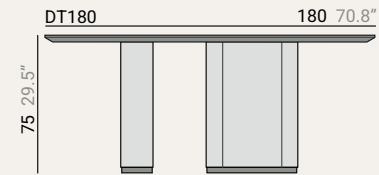

CHAIR · SWIVED LEG

DCA-WBWS 61 24" 56 22"

DCA-UBWS 61 24" 56 22"

DCA-MBWS 61 24" 56 22"

DCA-WBUS 61 24" 56 22"

DCA-UBUS 61 24" 56 22"

DCA-MBUS 61 24" 56 22"

ARMCHAIR · SWIVED LEG

DAA-WBWS 61 24" 56 22"

DAA-UBWS 61 24" 56 22"

DAA-MBWS 61 24" 56 22"

DAA-WBUS 61 24" 56 22"

DAA-UBUS 61 24" 56 22"

DAA-MBUS 61 24" 56 22"

CONEXION

Aviable in:  
Black  
White  
Stainless Steel

R1

R2

Ø120 47.2" / Ø140 55.1"  
 Ø160 62.9" / Ø180 70.8"

**WL**  
 1- WOODEN LEG  
 1- WOODEN LEG

**WML**  
 1- WOODEN MILLED LEG  
 1- WOODEN LEG

**CONEXION**

Aviable in:  
 Black  
 White  
 Stainless Steel

**WL**  
1- WOODEN LEG  
1- WOODEN LEG

**WML**  
1- WOODEN LEG  
1- WOODEN MILLED LEG

**CONEXION**  
Aviable in:  
Stainless Steel

MODESTY PANEL

cm inches

Available for all measures except for Round Tables.