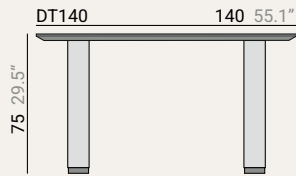

DAA-WBWS 61 24" 56 22"

DAA-UBWS 61 24" 56 22"

DAA-MBWS 61 24" 56 22"

DAA-WBUS 61 24" 56 22"

DAA-UBUS 61 24" 56 22"

DAA-MBUS 61 24" 56 22"

CONEXION

Aviable in:  
Black  
White  
Stainless Steel

R1

R2

Ø120 47.2" / Ø140 55.1"  
 Ø160 62.9" / Ø180 70.8"

**WL**  
 1- WOODEN LEG  
 1- WOODEN LEG

**WML**  
 1- WOODEN MILLED LEG  
 1- WOODEN LEG

**CONEXION**

Aviable in:  
 Black  
 White  
 Stainless Steel

**WL**  
1- WOODEN LEG  
1- WOODEN LEG

**WML**  
1- WOODEN LEG  
1- WOODEN MILLED LEG

**CONEXION**  
Aviable in:  
Stainless Steel

MODESTY PANEL

cm inches

Available for all measures except for Round Tables.