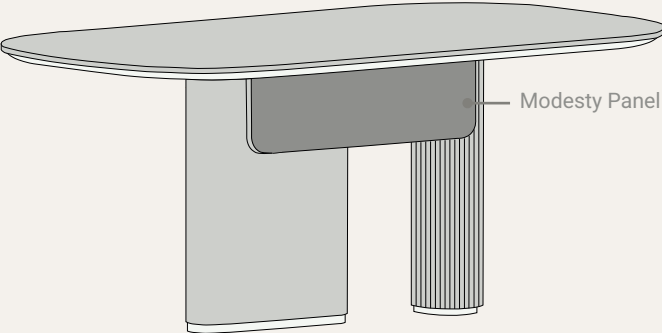

R1

R2

Ø120 47.2" / Ø140 55.1"  
 Ø160 62.9" / Ø180 70.8"

**WL**  
 1- WOODEN LEG  
 1- WOODEN LEG

**WML**  
 1- WOODEN MILLED LEG  
 1- WOODEN LEG

**CONEXION**

Aviable in:  
 Black  
 White  
 Stainless Steel

**WL**  
1- WOODEN LEG  
1- WOODEN LEG

**WML**  
1- WOODEN LEG  
1- WOODEN MILLED LEG

**CONEXION**  
Aviable in:  
Stainless Steel

MODESTY PANEL

cm inches

Available for all measures except for Round Tables.