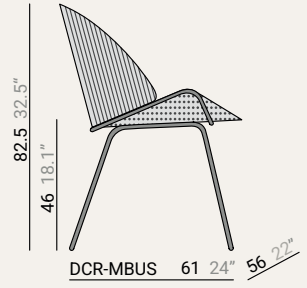

CHAIR

cm inches

Upholstered  
BACK & SEAT

Wooden  
BACK & SEAT

Milled Wood  
BACK

CHAIR · FIXED LEG

DCR-WBWS 61 24" 56 22"

DCR-UBWS 61 24" 56 22"

DCR-MBWS 61 24" 56 22"

DCR-WBUS 61 24" 56 22"

DCR-UBUS 61 24" 56 22"

DCR-MBUS 61 24" 56 22"

ARMCHAIR · FIXED LEG

DAR-WBWS 61 24" 56 22"

DAR-UBWS 61 24" 56 22"

DAR-MBWS 61 24" 56 22"