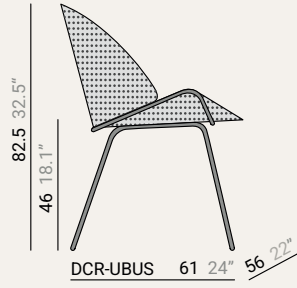

CHAIR

cm inches

Upholstered  
BACK & SEAT

Wooden  
BACK & SEAT

Milled Wood  
BACK

CHAIR · FIXED LEG

DCR-WBWS 61 24" 56 22"

DCR-UBWS 61 24" 56 22"

DCR-MBWS 61 24" 56 22"

DCR-WBUS 61 24" 56 22"

DCR-UBUS 61 24" 56 22"

DCR-MBUS 61 24" 56 22"

ARMCHAIR · FIXED LEG

DAR-WBWS 61 24" 56 22"

DAR-UBWS 61 24" 56 22"

DAR-MBWS 61 24" 56 22"