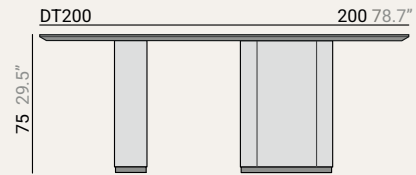

CHAIR · SWIVED LEG

DCA-WBWS 61 24" 56 22"

DCA-UBWS 61 24" 56 22"

DCA-MBWS 61 24" 56 22"

DCA-WBUS 61 24" 56 22"

DCA-UBUS 61 24" 56 22"

DCA-MBUS 61 24" 56 22"

ARMCHAIR · SWIVED LEG

DAA-WBWS 61 24" 56 22"

DAA-UBWS 61 24" 56 22"

DAA-MBWS 61 24" 56 22"

DAA-WBUS 61 24" 56 22"

DAA-UBUS 61 24" 56 22"

DAA-MBUS 61 24" 56 22"

CONEXION

Aviable in:  
Black  
White  
Stainless Steel

R1

R2

Ø120 47.2" / Ø140 55.1"  
 Ø160 62.9" / Ø180 70.8"

**WL**  
 1- WOODEN LEG  
 1- WOODEN LEG

**WML**  
 1- WOODEN MILLED LEG  
 1- WOODEN LEG

**CONEXION**

Aviable in:  
 Black  
 White  
 Stainless Steel