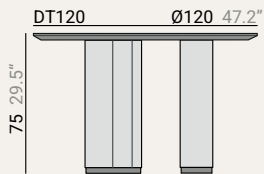

DAA-WBWS 61 24" 56 22"

DAA-UBWS 61 24" 56 22"

DAA-MBWS 61 24" 56 22"

DAA-WBUS 61 24" 56 22"

DAA-UBUS 61 24" 56 22"

DAA-MBUS 61 24" 56 22"

CONEXION

Aviable in:  
Black  
White  
Stainless Steel

R1

R2

Ø120 47.2" / Ø140 55.1"  
 Ø160 62.9" / Ø180 70.8"

**WL**  
 1- WOODEN LEG  
 1- WOODEN LEG

**WML**  
 1- WOODEN MILLED LEG  
 1- WOODEN LEG

**CONEXION**

Aviable in:  
 Black  
 White  
 Stainless Steel

**WL**  
1- WOODEN LEG  
1- WOODEN LEG

**WML**  
1- WOODEN LEG  
1- WOODEN MILLED LEG

**CONEXION**  
Aviable in:  
Stainless Steel

MODESTY PANEL

cm inches

Available for all measures except for Round Tables.