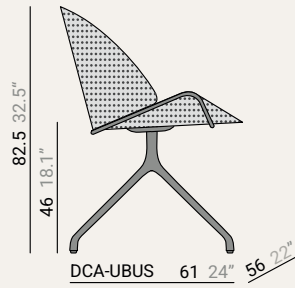

DAR-WBUS 61 24" 56 22"

DAR-UBUS 61 24" 56 22"

DAR-MBUS 61 24" 56 22"

ARMCHAIR

cm inches

Upholstered  
BACK & SEAT

Wooden  
BACK & SEAT

Milled Wood  
BACK

CHAIR · SWIVED LEG

DCA-WBWS 61 24" 56 22"

DCA-UBWS 61 24" 56 22"

DCA-MBWS 61 24" 56 22"

DCA-WBUS 61 24" 56 22"

DCA-UBUS 61 24" 56 22"

DCA-MBUS 61 24" 56 22"

ARMCHAIR · SWIVED LEG

DAA-WBWS 61 24" 56 22"

DAA-UBWS 61 24" 56 22"

DAA-MBWS 61 24" 56 22"

DAA-WBUS 61 24" 56 22"

DAA-UBUS 61 24" 56 22"

DAA-MBUS 61 24" 56 22"

CONEXION

Aviable in:  
Black  
White  
Stainless Steel

R1

R2

Ø120 47.2" / Ø140 55.1"  
 Ø160 62.9" / Ø180 70.8"

**WL**  
 1- WOODEN LEG  
 1- WOODEN LEG

**WML**  
 1- WOODEN MILLED LEG  
 1- WOODEN LEG

**CONEXION**

Aviable in:  
 Black  
 White  
 Stainless Steel