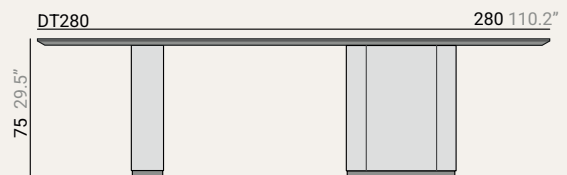

CHAIR · SWIVED LEG

DCA-WBWS 61 24" 56 22"

DCA-UBWS 61 24" 56 22"

DCA-MBWS 61 24" 56 22"

DCA-WBUS 61 24" 56 22"

DCA-UBUS 61 24" 56 22"

DCA-MBUS 61 24" 56 22"

ARMCHAIR · SWIVED LEG

DAA-WBWS 61 24" 56 22"

DAA-UBWS 61 24" 56 22"

DAA-MBWS 61 24" 56 22"

DAA-WBUS 61 24" 56 22"

DAA-UBUS 61 24" 56 22"

DAA-MBUS 61 24" 56 22"

CONEXION

Aviable in:  
Black  
White  
Stainless Steel

R1

R2

Ø120 47.2" / Ø140 55.1"  
 Ø160 62.9" / Ø180 70.8"

**WL**  
 1- WOODEN LEG  
 1- WOODEN LEG

**WML**  
 1- WOODEN MILLED LEG  
 1- WOODEN LEG

**CONEXION**

Aviable in:  
 Black  
 White  
 Stainless Steel