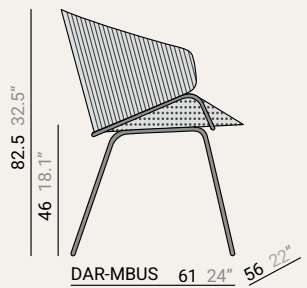

CHAIR

cm inches

Upholstered  
BACK & SEAT

Wooden  
BACK & SEAT

Milled Wood  
BACK

CHAIR · FIXED LEG

DCR-WBWS 61 24" 56 22"

DCR-UBWS 61 24" 56 22"

DCR-MBWS 61 24" 56 22"

DCR-WBUS 61 24" 56 22"

DCR-UBUS 61 24" 56 22"

DCR-MBUS 61 24" 56 22"

ARMCHAIR · FIXED LEG

DAR-WBWS 61 24" 56 22"

DAR-UBWS 61 24" 56 22"

DAR-MBWS 61 24" 56 22"

DAR-WBUS 61 24" 56 22"

DAR-UBUS 61 24" 56 22"

DAR-MBUS 61 24" 56 22"

ARMCHAIR

cm inches

Upholstered  
BACK & SEAT

Wooden  
BACK & SEAT

Milled Wood  
BACK

CHAIR · SWIVED LEG

DCA-WBWS 61 24" 56 22"

DCA-UBWS 61 24" 56 22"

DCA-MBWS 61 24" 56 22"

DCA-WBUS 61 24" 56 22"

DCA-UBUS 61 24" 56 22"

DCA-MBUS 61 24" 56 22"

ARMCHAIR · SWIVED LEG