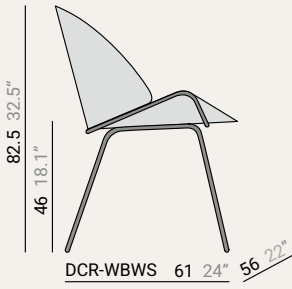

CHAIR

cm inches

Upholstered  
BACK & SEAT

Wooden  
BACK & SEAT

Milled Wood  
BACK

CHAIR · FIXED LEG

DCR-WBWS 61 24" 56 22"

DCR-UBWS 61 24" 56 22"

DCR-MBWS 61 24" 56 22"

DCR-WBUS 61 24" 56 22"

DCR-UBUS 61 24" 56 22"

DCR-MBUS 61 24" 56 22"

ARMCHAIR · FIXED LEG

DAR-WBWS 61 24" 56 22"

DAR-UBWS 61 24" 56 22"

DAR-MBWS 61 24" 56 22"