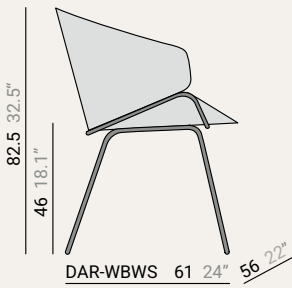

CHAIR

cm inches

Upholstered  
BACK & SEAT

Wooden  
BACK & SEAT

Milled Wood  
BACK

CHAIR · FIXED LEG

DCR-WBWS 61 24" 56 22"

DCR-UBWS 61 24" 56 22"

DCR-MBWS 61 24" 56 22"

DCR-WBUS 61 24" 56 22"

DCR-UBUS 61 24" 56 22"

DCR-MBUS 61 24" 56 22"

ARMCHAIR · FIXED LEG

DAR-WBWS 61 24" 56 22"

DAR-UBWS 61 24" 56 22"

DAR-MBWS 61 24" 56 22"

DAR-WBUS 61 24" 56 22"

DAR-UBUS 61 24" 56 22"

DAR-MBUS 61 24" 56 22"

ARMCHAIR

cm inches

Upholstered  
BACK & SEAT

Wooden  
BACK & SEAT

Milled Wood  
BACK

CHAIR · SWIVED LEG

DCA-WBWS 61 24" 56 22"

DCA-UBWS 61 24" 56 22"

DCA-MBWS 61 24" 56 22"

DCA-WBUS 61 24" 56 22"

DCA-UBUS 61 24" 56 22"

DCA-MBUS 61 24" 56 22"

ARMCHAIR · SWIVED LEG