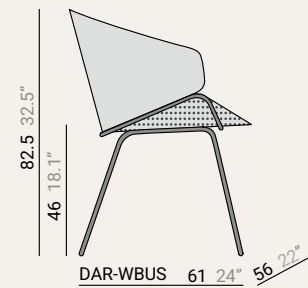

CHAIR

cm inches

Upholstered  
BACK & SEAT

Wooden  
BACK & SEAT

Milled Wood  
BACK

CHAIR · FIXED LEG

DCR-WBWS 61 24" 56 22"

DCR-UBWS 61 24" 56 22"

DCR-MBWS 61 24" 56 22"

DCR-WBUS 61 24" 56 22"

DCR-UBUS 61 24" 56 22"

DCR-MBUS 61 24" 56 22"

ARMCHAIR · FIXED LEG

DAR-WBWS 61 24" 56 22"

DAR-UBWS 61 24" 56 22"

DAR-MBWS 61 24" 56 22"

DAR-WBUS 61 24" 56 22"

DAR-UBUS 61 24" 56 22"

DAR-MBUS 61 24" 56 22"

ARMCHAIR

cm inches

Upholstered  
BACK & SEAT

Wooden  
BACK & SEAT

Milled Wood  
BACK

CHAIR · SWIVED LEG

DCA-WBWS 61 24" 56 22"

DCA-UBWS 61 24" 56 22"

DCA-MBWS 61 24" 56 22"

DCA-WBUS 61 24" 56 22"

DCA-UBUS 61 24" 56 22"

DCA-MBUS 61 24" 56 22"

ARMCHAIR · SWIVED LEG