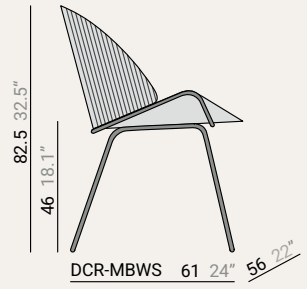

CHAIR

cm inches

Upholstered  
BACK & SEAT

Wooden  
BACK & SEAT

Milled Wood  
BACK

CHAIR · FIXED LEG

DCR-WBWS 61 24" 56 22"

DCR-UBWS 61 24" 56 22"

DCR-MBWS 61 24" 56 22"

DCR-WBUS 61 24" 56 22"

DCR-UBUS 61 24" 56 22"

DCR-MBUS 61 24" 56 22"

ARMCHAIR · FIXED LEG

DAR-WBWS 61 24" 56 22"

DAR-UBWS 61 24" 56 22"

DAR-MBWS 61 24" 56 22"