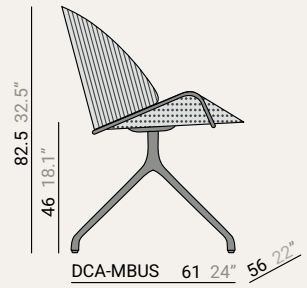

DAR-WBUS 61 24" 56 22"

DAR-UBUS 61 24" 56 22"

DAR-MBUS 61 24" 56 22"

ARMCHAIR

cm inches

Upholstered  
BACK & SEAT

Wooden  
BACK & SEAT

Milled Wood  
BACK

CHAIR · SWIVED LEG

DCA-WBWS 61 24" 56 22"

DCA-UBWS 61 24" 56 22"

DCA-MBWS 61 24" 56 22"

DCA-WBUS 61 24" 56 22"

DCA-UBUS 61 24" 56 22"

DCA-MBUS 61 24" 56 22"

ARMCHAIR · SWIVED LEG

DAA-WBWS 61 24" 56 22"

DAA-UBWS 61 24" 56 22"

DAA-MBWS 61 24" 56 22"

DAA-WBUS 61 24" 56 22"

DAA-UBUS 61 24" 56 22"

DAA-MBUS 61 24" 56 22"

CONEXION

Aviable in:  
Black  
White  
Stainless Steel

R1

R2

Ø120 47.2" / Ø140 55.1"  
 Ø160 62.9" / Ø180 70.8"

**WL**  
 1- WOODEN LEG  
 1- WOODEN LEG

**WML**  
 1- WOODEN MILLED LEG  
 1- WOODEN LEG

**CONEXION**

Aviable in:  
 Black  
 White  
 Stainless Steel