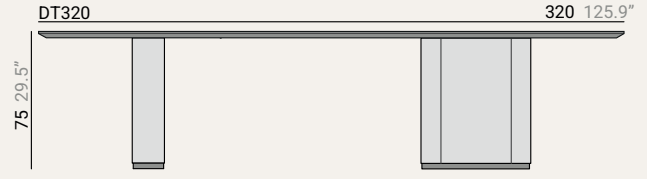

CHAIR · SWIVED LEG

DCA-WBWS 61 24" 56 22"

DCA-UBWS 61 24" 56 22"

DCA-MBWS 61 24" 56 22"

DCA-WBUS 61 24" 56 22"

DCA-UBUS 61 24" 56 22"

DCA-MBUS 61 24" 56 22"

ARMCHAIR · SWIVED LEG

DAA-WBWS 61 24" 56 22"

DAA-UBWS 61 24" 56 22"

DAA-MBWS 61 24" 56 22"

DAA-WBUS 61 24" 56 22"

DAA-UBUS 61 24" 56 22"

DAA-MBUS 61 24" 56 22"

CONEXION

Aviable in:  
Black  
White  
Stainless Steel

R1

R2

Ø120 47.2" / Ø140 55.1"  
 Ø160 62.9" / Ø180 70.8"

**WL**  
 1- WOODEN LEG  
 1- WOODEN LEG

**WML**  
 1- WOODEN MILLED LEG  
 1- WOODEN LEG

**CONEXION**

Aviable in:  
 Black  
 White  
 Stainless Steel