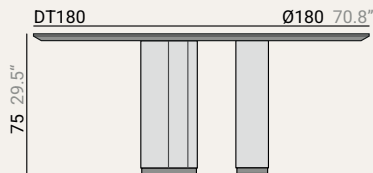

DAA-WBWS 61 24" 56 22"

DAA-UBWS 61 24" 56 22"

DAA-MBWS 61 24" 56 22"

DAA-WBUS 61 24" 56 22"

DAA-UBUS 61 24" 56 22"

DAA-MBUS 61 24" 56 22"

CONEXION

Aviable in:  
Black  
White  
Stainless Steel

R1

R2

Ø120 47.2" / Ø140 55.1"  
 Ø160 62.9" / Ø180 70.8"

**WL**  
 1- WOODEN LEG  
 1- WOODEN LEG

**WML**  
 1- WOODEN MILLED LEG  
 1- WOODEN LEG

**CONEXION**

Aviable in:  
 Black  
 White  
 Stainless Steel

**WL**  
1- WOODEN LEG  
1- WOODEN LEG

**WML**  
1- WOODEN LEG  
1- WOODEN MILLED LEG

**CONEXION**  
Aviable in:  
Stainless Steel

MODESTY PANEL

cm inches

Available for all measures except for Round Tables.