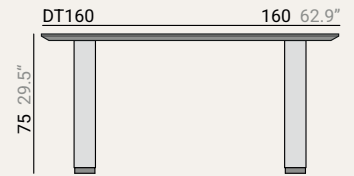

CHAIR · SWIVED LEG

DCA-WBWS 61 24" 56 22"

DCA-UBWS 61 24" 56 22"

DCA-MBWS 61 24" 56 22"

DCA-WBUS 61 24" 56 22"

DCA-UBUS 61 24" 56 22"

DCA-MBUS 61 24" 56 22"

ARMCHAIR · SWIVED LEG

DAA-WBWS 61 24" 56 22"

DAA-UBWS 61 24" 56 22"

DAA-MBWS 61 24" 56 22"

DAA-WBUS 61 24" 56 22"

DAA-UBUS 61 24" 56 22"

DAA-MBUS 61 24" 56 22"

CONEXION

Aviable in:  
Black  
White  
Stainless Steel

R1

R2

Ø120 47.2" / Ø140 55.1"  
 Ø160 62.9" / Ø180 70.8"

**WL**  
 1- WOODEN LEG  
 1- WOODEN LEG

**WML**  
 1- WOODEN MILLED LEG  
 1- WOODEN LEG

**CONEXION**

Aviable in:  
 Black  
 White  
 Stainless Steel

**WL**  
1- WOODEN LEG  
1- WOODEN LEG

**WML**  
1- WOODEN LEG  
1- WOODEN MILLED LEG

**CONEXION**  
Aviable in:  
Stainless Steel

MODESTY PANEL

cm inches

Available for all measures except for Round Tables.