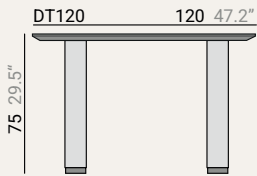

DAA-WBWS 61 24" 56 22"

DAA-UBWS 61 24" 56 22"

DAA-MBWS 61 24" 56 22"

DAA-WBUS 61 24" 56 22"

DAA-UBUS 61 24" 56 22"

DAA-MBUS 61 24" 56 22"

CONEXION

Aviable in:  
Black  
White  
Stainless Steel

R1

R2

Ø120 47.2" / Ø140 55.1"  
 Ø160 62.9" / Ø180 70.8"

**WL**  
 1- WOODEN LEG  
 1- WOODEN LEG

**WML**  
 1- WOODEN MILLED LEG  
 1- WOODEN LEG

**CONEXION**

Aviable in:  
 Black  
 White  
 Stainless Steel

**WL**  
1- WOODEN LEG  
1- WOODEN LEG

**WML**  
1- WOODEN LEG  
1- WOODEN MILLED LEG

**CONEXION**  
Aviable in:  
Stainless Steel

MODESTY PANEL

cm inches

Available for all measures except for Round Tables.