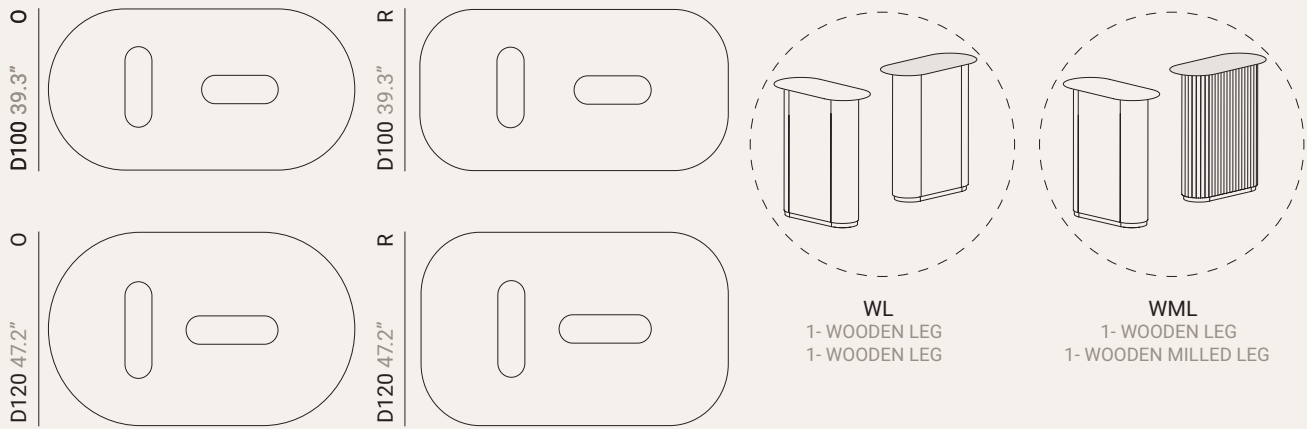

CHAIR · SWIVED LEG

DCA-WBWS 61 24" 56 22"

DCA-UBWS 61 24" 56 22"

DCA-MBWS 61 24" 56 22"

DCA-WBUS 61 24" 56 22"

DCA-UBUS 61 24" 56 22"

DCA-MBUS 61 24" 56 22"

ARMCHAIR · SWIVED LEG

DAA-WBWS 61 24" 56 22"

DAA-UBWS 61 24" 56 22"

DAA-MBWS 61 24" 56 22"

DAA-WBUS 61 24" 56 22"

DAA-UBUS 61 24" 56 22"

DAA-MBUS 61 24" 56 22"

CONEXION

Aviable in:  
Black  
White  
Stainless Steel

R1

R2

Ø120 47.2" / Ø140 55.1"  
 Ø160 62.9" / Ø180 70.8"

**WL**  
 1- WOODEN LEG  
 1- WOODEN LEG

**WML**  
 1- WOODEN MILLED LEG  
 1- WOODEN LEG

**CONEXION**

Aviable in:  
 Black  
 White  
 Stainless Steel