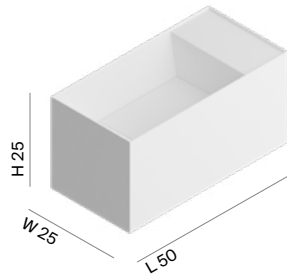

FACETT50 design Soda Designers

REVERSIBLE

VA400 / VA402 / VA430