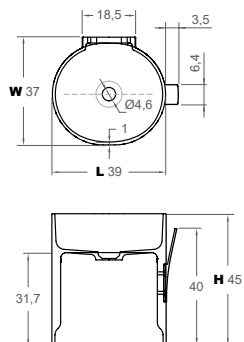

GIRO45 design Ludovica + Roberto Palomba

ES Lavabo suspendido a pared en Solidsurface mate. Incluye anclajes a pared. Válvula y sifón necesarios. Sin rebosadero. Con complemento toallero para lavabo realizado en latón acabado a elegir.

EN Matt Solidsurface wall mounted oval washbasin with brass towel holder in various finishes. Fixing brackets are included. Siphon and waste not included. Without overflow.

FR Lavabo suspendu en Solidsurface mat. Kit de fixation inclus. Bonde et siphon non inclus. Sans déversoir. Avec porte-serviettes en laiton, finition à choisir.

IT Lavandino su piano di lavoro o sospeso in Solidsurface opaco. Include ancoraggi alla parete. Sifone e piletta necessario. Senza troppopieno. Con complemento portasciugamani per lavabo in ottone con finitura a scelta.

GE Waschbecken oval, Wandmontage, aus Solidsurface. Mit Zubehör für Wandbefestigung. Ablaufventil und Siphon nicht inbegriffen. Ohne Überlauf. Mit Zubehör Handtuchhalter für Waschbecken, aus Metall, Oberflächenausführung nach Wunsch.

RU Овальная подвесная раковина из материала Solidsurface с матовой отделкой. Оснащена вешалкой для полотенец из латуни с отделкой на выбор заказчика. Настенные крепления в комплекте. Требуются донный клапан и сифон. Без переливного отверстия.

Cod.	Solidsurface	UHS
GR006		

Cod.		LM
GR020	Toallero / Towel holder	

Net weight	14,9kg
Gross weight	16kg
Packing dimensions	42x42x48cm
Packing volume	0,085m³