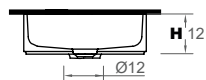

ES Lavabo sobre o bajo encimera en Solidsurface mate. Válvula y sifón necesarios. Sin rebosadero.

IT Lavandino su o sotto piano di lavoro in Solidsurface. Sifone e piletta necessario. Senza troppopieno.

EN Top mounted or under mounted matt Solidsurface washbasin. Siphon and waste not included. Without Overflow.

GE Waschbecken auf oder unter Arbeitsplatte in Solidsurface. Mit Öffnung für den Abfluss. Ohne Überlauf.

FR Vasque à poser ou sous-plan en Solidsurface mat. Bonde et siphon non inclus. Sans déversoir.

RU Раковина на или под столешницу из материала Solidsurface. Требуется донный клапан и сифон. Без переливного отверстия.

Cod. Solidsurface UHS

GR009

GR009B B = Bajo encimera / Under mounted

Net weight 4,6kg
Gross weight 5kg
Packing dimensions 40x33x16cm
Packing volume 0,022m³

Laccato UHS color a elegir / UHS colour coating. Colour to be chosen / Laqué UHS à choisir /
Laccato UHS, colore a scelta / Oberflächenbeschichtung Lack Ultra-High-Solid- (UHS)System.
Farbe nach Wahl / Цветное покрытие UHS. Цвет на выбор.