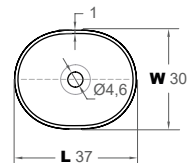

GIRO55 design Ludovica + Roberto Palomba

→ VA430

Cod. GR007

Cod. GR007B

ES Lavabo sobre o bajo encimera en Solidsurface mate. Válvula y sifón necesarios. Sin rebosadero.

IT Lavandino su o sotto piano di lavoro in Solidsurface. Sifone e piletta necessario. Senza troppopieno.

EN Top mounted or under mounted matt Solidsurface washbasin. Siphon and waste not included. Without Overflow.

GE Waschbecken auf oder unter Arbeitsplatte in Solidsurface. Mit Öffnung für den Abfluss. Ohne Überlauf.

FR Vasque à poser ou sous-plan en Solidsurface mat. Bonde et siphon non inclus. Sans déversoir.

RU Раковина на или под столешницу из материала Solidsurface. Требуется донный клапан и сифон. Без переливного отверстия.

Cod. Solidsurface UHS

GR007

GR007B B = Bajo encimera / Under mounted

Net weight 6,7kg
Gross weight 8kg
Packing dimensions 58x38x16cm
Packing volume 0,036m³

GIRO37 design Ludovica + Roberto Palomba

→ VA430

Cod. GR009

Cod. GR009B

ES Lavabo sobre o bajo encimera en Solidsurface mate. Válvula y sifón necesarios. Sin rebosadero.

IT Lavandino su o sotto piano di lavoro in Solidsurface. Sifone e piletta necessario. Senza troppopieno.

EN Top mounted or under mounted matt Solidsurface washbasin. Siphon and waste not included. Without Overflow.

GE Waschbecken auf oder unter Arbeitsplatte in Solidsurface. Mit Öffnung für den Abfluss. Ohne Überlauf.

FR Vasque à poser ou sous-plan en Solidsurface mat. Bonde et siphon non inclus. Sans déversoir.

RU Раковина на или под столешницу из материала Solidsurface. Требуется донный клапан и сифон. Без переливного отверстия.

Cod. Solidsurface UHS

GR009

GR009B B = Bajo encimera / Under mounted

Net weight 4,6kg
Gross weight 5kg
Packing dimensions 40x33x16cm
Packing volume 0,022m³