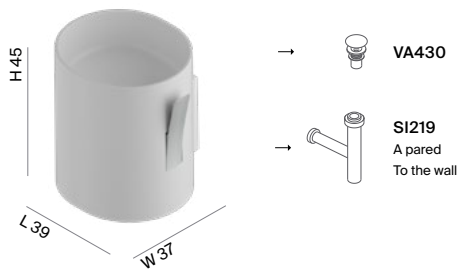

GIRO45 design Ludovica + Roberto Palomba

ES Lavabo suspendido a pared en Solidsurface mate. Incluye anclajes a pared. Válvula y sifón necesarios. Sin rebosadero. Con complemento toallero para lavabo realizado en latón acabado a elegir.

EN Matt Solidsurface wall mounted oval washbasin with brass towel holder in various finishes. Fixing brackets are included. Siphon and waste not included. Without overflow.

FR Lavabo suspendu en Solidsurface mat. Kit de fixation inclus. Bonde et siphon non inclus. Sans déversoir. Avec porte-serviettes en laiton, finition à choisir.

IT Lavandino su piano di lavoro o sospeso in Solidsurface opaco. Include ancoraggi alla parete. Sifone e piletta necessario. Senza troppopieno. Con complemento portasciugamani per lavabo in ottone con finitura a scelta.

GE Waschbecken oval, Wandmontage, aus Solidsurface. Mit Zubehör für Wandbefestigung. Ablaufventil und Siphon nicht inbegriffen. Ohne Überlauf. Mit Zubehör Handtuchhalter für Waschbecken, aus Metall, Oberflächenausführung nach Wunsch.

RU Овальная подвесная раковина из материала Solidsurface с матовой отделкой. Оснащена вешалкой для полотенец из латуни с отделкой на выбор заказчика. Настенные крепления в комплекте. Требуются донный клапан и сифон. Без переливного отверстия.

Cod.	Solidsurface	UHS
GR006		

Cod.		LM
GR020	Toallero / Towel holder	

Net weight	14,9kg
Gross weight	16kg
Packing dimensions	42x42x48cm
Packing volume	0,085m³