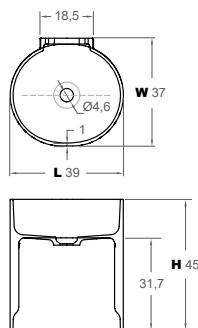

Cod.	Solidsurface	UHS
GR006		

Cod.		LM
GR020	Toallero / Towel holder	

Net weight	14,9kg
Gross weight	16kg
Packing dimensions	42x42x48cm
Packing volume	0,085m <sup>3</sup>

GIRO45 design Ludovica + Roberto Palomba