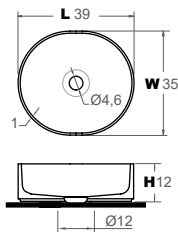

ES	Lavabo sobre encimera en Mármol . Válvula y sifón necesarios. Sin rebosadero.	IT	Lavandino su o sotto piano di lavoro in marmo. Sifone e piletta necessario. Senza troppopieno.
EN	Marble oval top mounted washbasin. With drain hole. Siphon and waste are not included. Without overflow.	GE	Waschbecken oval auf Arbeitsplatte, aus Marmor. Ablaufventil und Siphon nicht inbegriffen. Ohne Überlauf.
FR	Vasque à poser en Marbre. Bonde et siphon non inclus. Sans déversoir.	RU	Овальная мраморная раковина на столешницу. Требуются донный клапан и сифон. Без переливного отверстия.

Cod.

MC - Carrara
MN - Marquina MP - Pietra Grey

GR019

Net weight 9,4kg
Gross weight 13kg
Packing dimensions 43x36x27cm
Packing volume 0,042m³