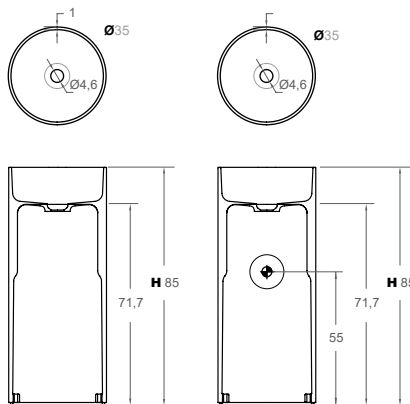

GIRO85 design Ludovia + Roberto Palomba

ES	Lavabo freestanding a suelo en Solidsurface mate. Válvula y sifón necesarios. Sin rebosadero.	IT	Lavandino freestanding in Solidsurface. Valvola e sifone verticale necessari per l'installazione. Senza troppopieno.
EN	Matt solidsurface round freestanding washbasin. Siphon and waste not included. Without Overflow.	GE	Freistehendes Waschbecken rund, Bodenmontage, aus Solidsurface matt. Ablaufventil und Siphon nicht inbegriffen. Ohne Überlauf.
FR	Lavabo sur pied Solidsurface mat. Bonde et siphon non inclus. Sans déversoir.	RU	Круглая отдельностоящая напольная раковина из материала Solidsurface с матовой отделкой. Требуются донный клапан и сифон. Без переливного отверстия.

Cod.	Solidsurface	UHS
GR001	Instalación a suelo / Drain installation to the ground	
GR008	Instalación a pared / Drain installation to the wall	
GR001/GR008		
Net weight	27,8kg	
Gross weight	30kg	
Packing dimensions	88x38x38cm	
Packing volume	0,127m³	

Lacado UHS color a elegir / UHS colour coating. Colour to be chosen / Laqué UHS à choisir /
Laccato UHS, colore a scelta / Oberflächenbeschichtung Lack Ultra-High-Solid- (UHS)System.
Farbe nach Wahl / Цветное покрытие UHS. Цвет на выбор.