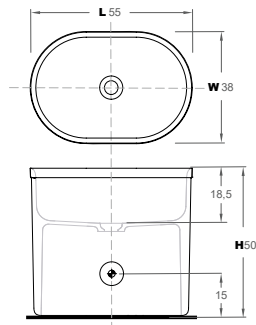

Cod.	Solidsurface	UHS
HG001	Instalación a suelo / Drain installation to the ground (SI225)	
HG011	Instalación a pared / Drain installation to the wall (SI219)	

HG001/HG011  
 Net weight 37,8kg  
 Gross weight 40kg  
 Packing dimensions 43x43x88cm  
 Packing volume 0,163m<sup>3</sup>

Cod. Solidsurface UHS  
**HG004** Instalación a pared / Drain installation to the wall

Net weight 28,8kg  
 Gross weight 31kg  
 Packing dimensions 58x41x53cm  
 Packing volume 0,126m3

HERITAGE50 Estructura design Patrick Norguet