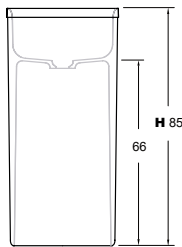

Cod.	Solidsurface	UHS
HG001	Instalación a suelo / Drain installation to the ground (SI225)	
HG011	Instalación a pared / Drain installation to the wall (SI219)	

HG001/HG011  
 Net weight 37,8kg  
 Gross weight 40kg  
 Packing dimensions 43x43x88cm  
 Packing volume 0,163m<sup>3</sup>