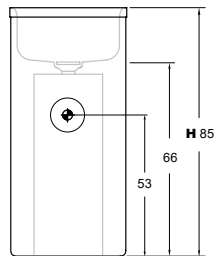

HG001 Instalación a suelo / Drain installation to the ground

HG011 Instalación a pared / Drain installation to the wall

HG001/HG011

Net weight 165kg  
 Gross weight 172kg  
 Packing dimensions 46x46x99cm  
 Packing volume 0,209m<sup>3</sup>