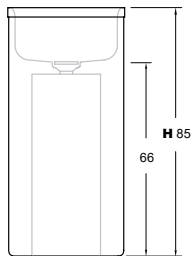

HG001 Instalación a suelo / Drain installation to the ground

HG011 Instalación a pared / Drain installation to the wall

HG001/HG011

Net weight 165kg  
 Gross weight 172kg  
 Packing dimensions 46x46x99cm  
 Packing volume 0,209m<sup>3</sup>