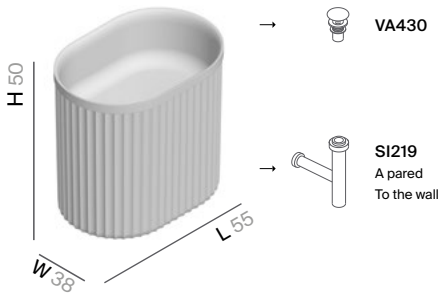

HERITAGE50 design Patrick Norguet

ES	Lavabo sobre encimera en Solidsurface mate. Válvula y sifón necesarios. Sin rebosadero.	IT	Lavandino su piano di lavoro in Solidsurface opaco. Sifone e piletta necessario. Senza troppopieno.
EN	Matt Solidsurface top mounted washbasin. Siphon and waste not included. Without Overflow.	GE	Waschbecken auf Arbeitsplatte aus mattem Solidsurface. Ablaufventil und Siphon nicht inbegriffen. Ohne Überlauf.
FR	Vasque à poser en Solidsurface mat. Bonde et siphon non inclus. Sans déversoir.	RU	Раковина на столешницу из материала Solid Surface с матовой отделкой. Требуются донный клапан и сифон. Без переливного отверстия.

Cod. Solidsurface UHS
HG004 Instalación a pared / Drain installation to the wall

Net weight 28,8kg
Gross weight 31kg
Packing dimensions 58x41x53cm
Packing volume 0,126m3