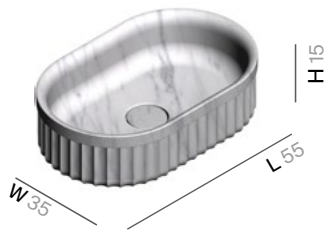

HERITAGE55 design Patrick Norguet

ES Lavabo sobre encimera en Mármol. Válvula y sifón necesarios. Sin rebosadero.

IT Lavandino su piano di lavoro in marmo. Sifone e piletta necessario. Senza overflow.

EN Marble top mounted washbasin. Waste and siphon not included. Without overflow.

GE Waschbecken auf Arbeitsplatte aus Marmor. Ablaufventil und Siphon nicht inbegriffen. Ohne Überlauf.

FR Vasque à poser en Marbre. Bonde et siphon non inclus. Sans déversoir.

RU Мраморная раковина на столешницу. Требуются донный клапан и сифон. Без переливного отверстия.

Cod.

MC - Carrara
MN - Marquina MP - Pietra Grey

HG003

Net weight 24,8kg
Gross weight 30kg
Packing dimensions 61x41x29cm
Packing volume 0,073m³