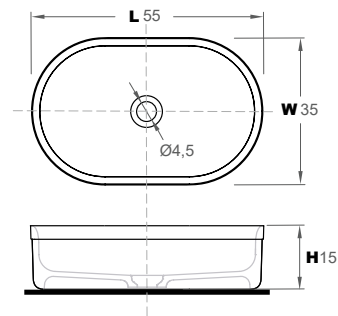

HERITAGE55 design Patrick Norguet

ES Lavabo sobre encimera en Solidsurface mate. Válvula y sifón necesarios. Sin rebosadero.

EN Matt Solidsurface top mounted washbasin. Siphon and waste not included. Without Overflow.

FR Vasque à poser en Solidsurface mat. Bonde et siphon non inclus. Sans déversoir.

IT Lavandino su piano di lavoro in Solidsurface opaco. Sifone e piletta necessario. Senza troppopieno.

GE Waschbecken auf Arbeitsplatte aus mattem Solidsurface. Ablaufventil und Siphon nicht inbegriffen. Ohne Überlauf.

RU Раковина на столешницу из материала Solid Surface с матовой отделкой. Требуются донный клапан и сифон. Без переливного отверстия.

Cod.	Solidsurface	UHS
HG003		

Net weight	8,5kg
Gross weight	9kg
Packing dimensions	58x38x18cm
Packing volume	0,040m³

HERITAGE38 design Patrick Norguet