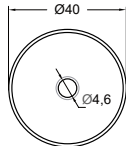

HG001 Instalación a suelo / Drain installation to the ground

HG011 Instalación a pared / Drain installation to the wall

HG001/HG011

Net weight 165kg  
 Gross weight 172kg  
 Packing dimensions 46x46x99cm  
 Packing volume 0,209m<sup>3</sup>