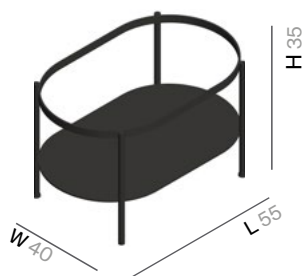

Cod. Solidsurface UHS  
**HG004** Instalación a pared / Drain installation to the wall

Net weight 28,8kg  
 Gross weight 31kg  
 Packing dimensions 58x41x53cm  
 Packing volume 0,126m3

HERITAGE50 Estructura design Patrick Norguet