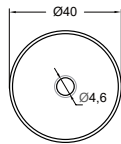

Cod.	Solidsurface	UHS
HG001	Instalación a suelo / Drain installation to the ground (SI225)	
HG011	Instalación a pared / Drain installation to the wall (SI219)	

HG001/HG011  
 Net weight 37,8kg  
 Gross weight 40kg  
 Packing dimensions 43x43x88cm  
 Packing volume 0,163m<sup>3</sup>