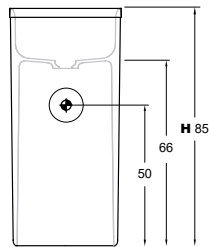

Cod.	Solidsurface	UHS
HG001	Instalación a suelo / Drain installation to the ground (SI225)	
HG011	Instalación a pared / Drain installation to the wall (SI219)	

HG001/HG011  
 Net weight 37,8kg  
 Gross weight 40kg  
 Packing dimensions 43x43x88cm  
 Packing volume 0,163m<sup>3</sup>