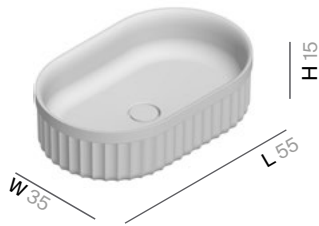

HERITAGE55 design Patrick Norguet

ES Lavabo sobre encimera en Solidsurface mate. Válvula y sifón necesarios. Sin rebosadero.

EN Matt Solidsurface top mounted washbasin. Siphon and waste not included. Without Overflow.

FR Vasque à poser en Solidsurface mat. Bonde et siphon non inclus. Sans déversoir.

IT Lavandino su piano di lavoro in Solidsurface opaco. Sifone e piletta necessario. Senza troppopieno.

GE Waschbecken auf Arbeitsplatte aus mattem Solidsurface. Ablaufventil und Siphon nicht inbegriffen. Ohne Überlauf.

RU Раковина на столешницу из материала Solid Surface с матовой отделкой. Требуются донный клапан и сифон. Без переливного отверстия.

Cod.	Solidsurface	UHS
HG003		

Net weight	8,5kg
Gross weight	9kg
Packing dimensions	58x38x18cm
Packing volume	0,040m³