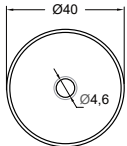

HG001 Instalación a suelo / Drain installation to the ground

HG011 Instalación a pared / Drain installation to the wall

HG001/HG011

Net weight 165kg  
 Gross weight 172kg  
 Packing dimensions 46x46x99cm  
 Packing volume 0,209m<sup>3</sup>