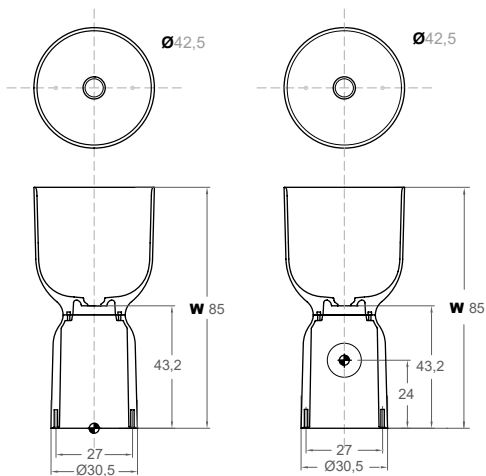

	Cod.	Solidsurface	UHS
Lavabo / Washbasin	OG001	Instalación a suelo / Drain installation to the ground	
Tótem / Totem	OG002	Instalación a suelo / Drain installation to the ground	
Lavabo / Washbasin	OG001	Instalación a pared / Drain installation to the wall	
Tótem / Totem	OG003	Instalación a pared / Drain installation to the wall	
	OG001	Net weight	12,2kg
		Gross weight	14kg
		Packing dimensions	46x46x48cm
		Packing volume	0,099m3
	OG002/OG003	Net weight	6,6kg
		Gross weight	8kg
		Packing dimensions	34x34x43cm
		Packing volume	0,048m3