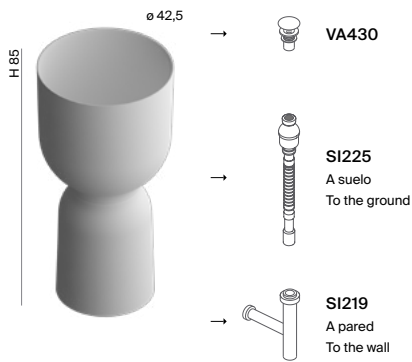

ORIGIN85 design Seung - Yong Song