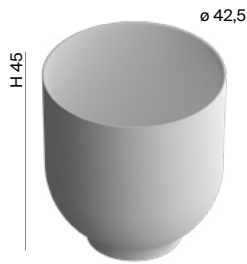

ORIGIN45 design Seung - Yong Song

ES Lavabo sobre encimera en Solidsurface mate. Válvula y sifón necesarios. Sin rebosadero.

EN Matt Solidsurface top mounted washbasin. Waste and siphon not included. Without overflow.

FR Vasque à poser en Solidsurface mat. Bonde et siphon non inclus. Sans déversoir.

IT Lavandino supiano di lavoro in Solidsurface opaco. Sifone e piletta necessario. Senza overflow.

GE Waschbecken auf Arbeitsplatte aus Solidsurface Matt. Ablaufventil und Siphon nicht inbegriffen. Ohne Überlauf.

RU Круглая раковина на столешницу из материала Solidsurface с матовой отделкой. Требуются донный клапан и сифон. Без переливного отверстия.

Cod. Solidsurface UHS

OG001

Net weight 12,2kg
Gross weight 14kg
Packing dimensions 46x46x48cm
Packing volume 0,099m3