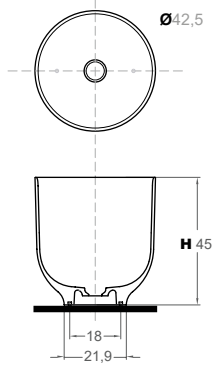

ORIGIN45 design Seung - Yong Song

ES Lavabo sobre encimera en Solidsurface mate. Válvula y sifón necesarios. Sin rebosadero.

EN Matt Solidsurface top mounted washbasin. Waste and siphon not included. Without overflow.

FR Vasque à poser en Solidsurface mat. Bonde et siphon non inclus. Sans déversoir.

IT Lavandino supiano di lavoro in Solidsurface opaco. Sifone e piletta necessario. Senza overflow.

GE Waschbecken auf Arbeitsplatte aus Solidsurface Matt. Ablaufventil und Siphon nicht inbegriffen. Ohne Überlauf.

RU Круглая раковина на столешницу из материала Solidsurface с матовой отделкой. Требуются донный клапан и сифон. Без переливного отверстия.

Cod. Solidsurface UHS

OG001

Net weight 12,2kg
Gross weight 14kg
Packing dimensions 46x46x48cm
Packing volume 0,099m3