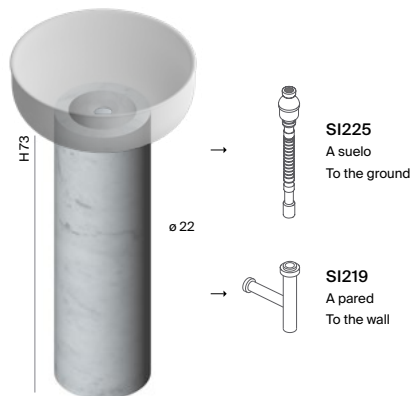

PRIME88 design by Norm Architects