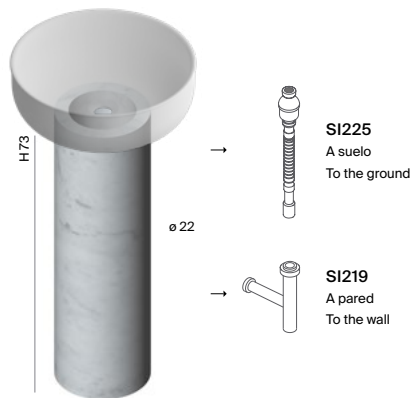

PRIME88 design by Norm Architects