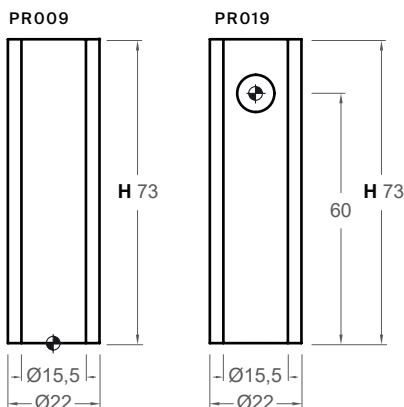

Cod. MC - Carrara  
MN - Marquina MP - Pietra Grey

PR009	Instalación a suelo / Drain installation to the ground
PR019	Instalación a pared / Drain installation to the wall

Net weight 43,1kg  
 Gross weight 45kg  
 Packing dimensions 79x28x36cm  
 Packing volume 0,080m3